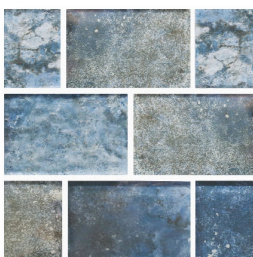

CONSTELLATIONS  
LEO 1X1

MANHATTAN  
GRAND CENTRAL 1X2

MANHATTAN  
UNION SQUARE 1X2

MANHATTAN  
TIMES SQUARE 1X2

ODYSSEY  
RHODES 2X4

MANHATTAN  
GRAND CENTRAL 2X3

MANHATTAN  
UNION SQUARE 2X3

ODYSSEY  
SPARTA 2X4