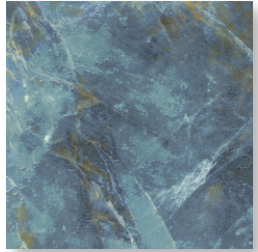

HIMALAYA
TIBET 6X6