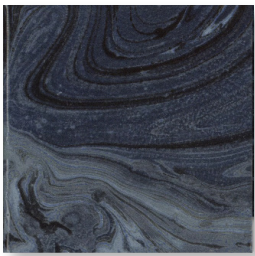

CRYSTAL COVE 3X12

**Baystate Pool Supplies**

FIRST CHOICE SELECTION GUIDE

**AQUABELLA**

POOL TILE | PAVERS & COPING | ACCESSORIES | POOL FINISHES

KEY WEST  
MARTELLO 6X6

VENETIAN  
REALTO 6X6

PINNACLE  
DENALI 6X6