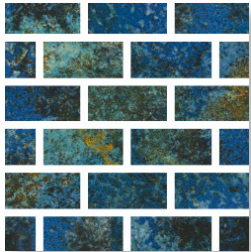

# PORCELAIN TILE & MOSAICS

OLYMPUS  
POSEIDON 3X6

OLYMPUS  
ARES 3X6

LAKES - TAHOE 1X2 & 6X6

VENETIAN  
REALTO 1X2

OLYMPUS  
POSEIDON 1X2

BORA BORA  
CORAL 1X2

BEACHFRONT  
BALBOA 1X2