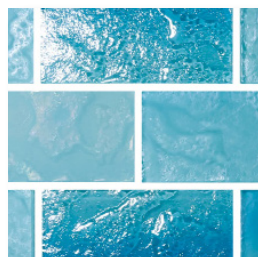

CONSTELLATIONS  
LEO 1X1

MANHATTAN  
GRAND CENTRAL 1X2

MANHATTAN  
UNION SQUARE 1X2

MANHATTAN  
TIMES SQUARE 1X2

ODYSSEY  
RHODES 2X4

MANHATTAN  
GRAND CENTRAL 2X3

MANHATTAN  
UNION SQUARE 2X3

ODYSSEY  
SPARTA 2X4