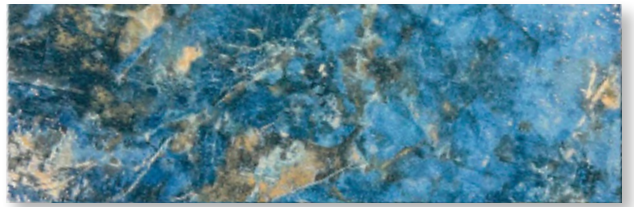

# PORCELAIN TILE | 3X12 & 6X18

SUMMIT - RIDGE 6X18

BEACHFRONT BALBOA 3x12

BEACHFRONT SANTA MONICA 3x12

BEACHFRONT CRYSTAL COVE 3x12

SUMMIT HORIZON 6X18

SUMMIT RIDGE 6X18

SUMMIT SNOW CAP 6X18