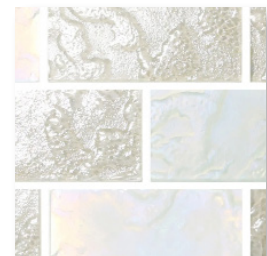

CONSTELLATIONS  
LEO 1X1

MANHATTAN  
GRAND CENTRAL 1X2

MANHATTAN  
UNION SQUARE 1X2

MANHATTAN  
TIMES SQUARE 1X2

ODYSSEY  
RHODES 2X4

MANHATTAN  
GRAND CENTRAL 2X3

MANHATTAN  
UNION SQUARE 2X3

ODYSSEY  
SPARTA 2X4