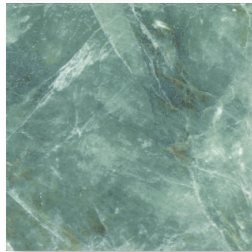

HIMALAYA
KATMANDU 6X6