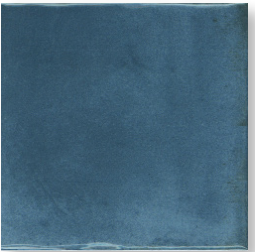

BEACHFRONT
BALBOA 6X6