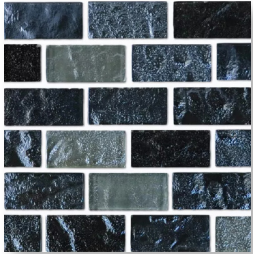

GLASS TILE MOSAICS

AURORA BOREALIS
MAGIC 1X2