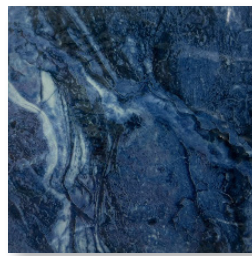

CRYSTAL COVE 3X12

**Baystate Pool Supplies**

FIRST CHOICE SELECTION GUIDE

**AQUABELLA**

POOL TILE | PAVERS & COPING | ACCESSORIES | POOL FINISHES

KEY WEST  
MARTELLO 6X6

VENETIAN  
REALTO 6X6

PINNACLE  
DENALI 6X6