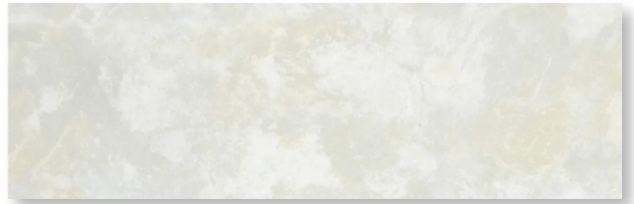

# PORCELAIN TILE | 3X12 & 6X18

SUMMIT - RIDGE 6X18

BEACHFRONT BALBOA 3x12

BEACHFRONT SANTA MONICA 3x12

BEACHFRONT CRYSTAL COVE 3x12

SUMMIT HORIZON 6X18

SUMMIT RIDGE 6X18

SUMMIT SNOW CAP 6X18