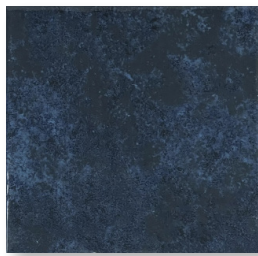

CRYSTAL COVE 3X12

**Baystate Pool Supplies**

FIRST CHOICE SELECTION GUIDE

**AQUABELLA**

POOL TILE | PAVERS & COPING | ACCESSORIES | POOL FINISHES

KEY WEST  
MARTELLO 6X6

VENETIAN  
REALTO 6X6

PINNACLE  
DENALI 6X6