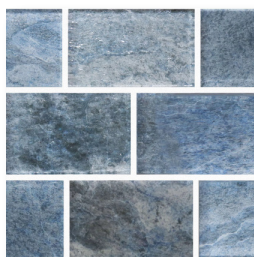

MANHATTAN
UNION SQUARE 2X3