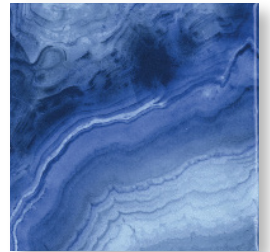

AGATE
JASPER 6X6