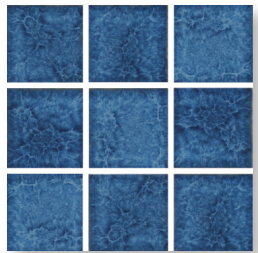

# PORCELAIN TILE & MOSAICS

OLYMPUS  
POSEIDON 3X6

OLYMPUS  
ARES 3X6

LAKES - TAHOE 1X2 & 6X6

VENETIAN  
REALTO 1X2

OLYMPUS  
POSEIDON 1X2

BORA BORA  
CORAL 1X2

BEACHFRONT  
BALBOA 1X2

HIMALAYA  
TIBET 1X2

LAKES  
TAHOE 1X2

MONTICELLO  
VILLANOVA 1X2

HIMALAYA  
KATMANDU 1X2

BEACHFRONT  
SANTA MONICA 1X2

OLYMPUS  
ARES 1X2

RIVERS  
YUKON 1X2

TEXAS  
LAREDO 1X2

ABYSS  
ATLANTIS 2X2

CLOUD  
OCEAN BLUE 2X2

CLOUD  
PACIFIC BLUE 2X2

ABYSS  
TIKAL 2X2

ITALIAN SLATE  
MILAN 2X2

ITALIAN SLATE  
SAN MARINO 2X2

USPT  
COBALT BLUE 2X2

MOUNTAIN STONE  
BLUE GRAY 2X2