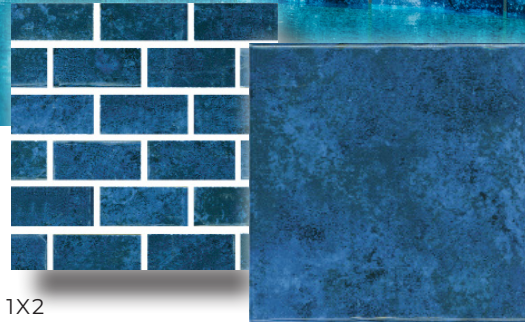

PORCELAIN TILE

AQUABELLA

VENETIAN

POOL TILE | PAVERS & COPING | ACCESSORIES | POOL FINISHES

MURANO

1X2

6X6

REALTO