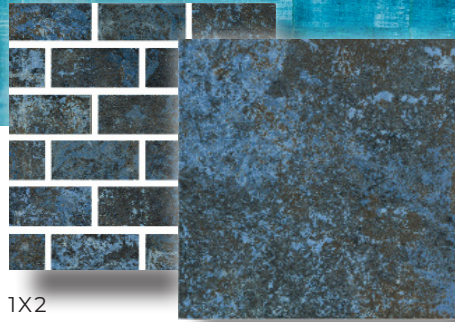

PORCELAIN TILE

AQUABELLA

VENETIAN

POOL TILE | PAVERS & COPING | ACCESSORIES | POOL FINISHES

MURANO

1X2

6X6

REALTO

1X2

6X6

PRODUCT FEATURES

- WATERPROOF
- FROST PROOF
- GLOSSY FINISH
- MESH MOUNTED (1X2)
- SBN AVAILABLE

PACKING INFORMATION

SIZE	PCS/ CARTON	SF/CARTON	CARTONS/ PALLET
6x6	44	11	60
SIZE	SF/SHEET	SF/CARTON	
1x2	1	6	