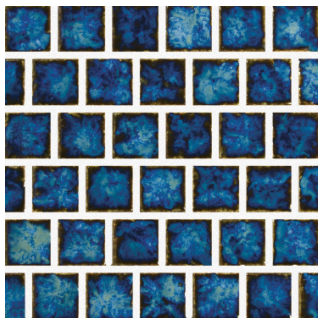

AQUABELLA

PORCELAIN MOSAICS

TYPHOON

POOL TILE | PAVERS & COPING | ACCESSORIES | POOL FINISHES

FIJI

1X1

1X2

3X3

AKRON

BALI

1X1

1X2

3X3

AKRON

SAMOA

1X2