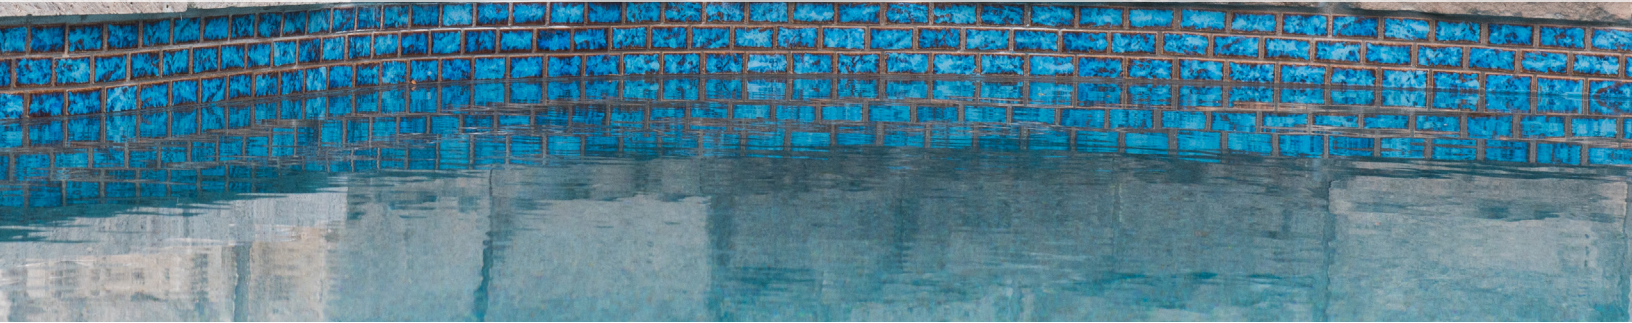

AQUABELLA

PORCELAIN MOSAICS

TYPHOON

POOL TILE | PAVERS & COPING | ACCESSORIES | POOL FINISHES

PRODUCT FEATURES

- WATERPROOF
- FROST PROOF
- GLOSSY FINISH
- MESH MOUNTED

PACKING INFORMATION

SIZE	SF/SHEET	SF/CARTON	CARTONS/ PALLET
1X1	1	22	45
1X2	1	22	45
3X3	1	20	45
AKRON	1	20	45

SIZES AVAILABLE

SIZE	AVAILABILITY
1X1	
1X2	
2X2	
3X3	
AKRON	

APPLICATIONS

USE	WALLS	BACKSPLASH	SHOWER WALLS	POOLS/SPA
RESIDENTIAL				
COMMERCIAL				
LIGHT COMMERCIAL