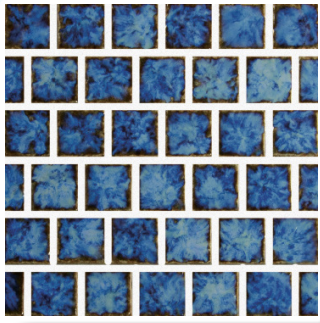

AQUABELLA

PORCELAIN MOSAICS

TYPHOON

POOL TILE | PAVERS & COPING | ACCESSORIES | POOL FINISHES

FIJI

1X1

1X2

3X3

AKRON

BALI

1X1

1X2

3X3

AKRON

SAMOA

1X2