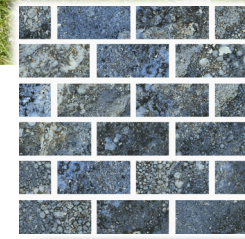

# AQUABELLA

POOL TILE | PAVERS & COPING | ACCESSORIES | POOL FINISHES

BELLAVISTA

1X2

6X6

FONTANO

1X2

6X6

GUILIANO

1X2