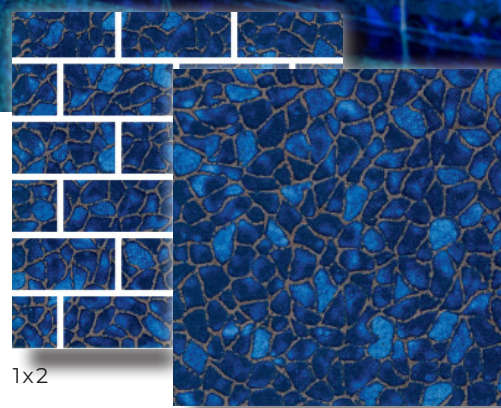

BLUE ALLURE

1x2

6x6

PRODUCT FEATURES

WATERPROOF

MESH MOUNTED (1x2)

FROST PROOF

SBN AVAILABLE

GLOSSY FINISH

PACKING INFORMATION

SIZE	PCS/ CARTON	SF/CARTON	CARTONS/ PALLET
6x6	56	14	60

SIZE	SF/CARTON	CARTONS/PALLET
1x2	6	60

APPLICATIONS

USE	WALLS	BACKSPLASH	SHOWER WALLS	POOLS/SPA
RESIDENTIAL	✓	✓	✓	✓
COMMERCIAL	✓	✓	✓	✓
LIGHT COMMERCIAL	✓	✓	✓	✓