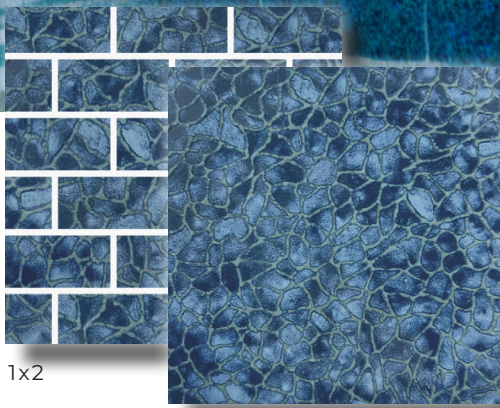

AQUABELLA

PORCELAIN TILE

TIMELESS

POOL TILE | PAVERS & COPING | ACCESSORIES | POOL FINISHES

*A Classic Reimagined
Now in a Bold New Hue!*

ADVENTURE

1x2

6x6