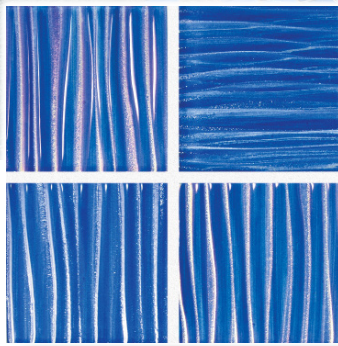

# AQUABELLA

POOL TILE | PAVERS & COPING | ACCESSORIES | POOL FINISHES

RIP CURL

SWELL

CREST

3X3

3X3

3X3

## SHADE VARIATION