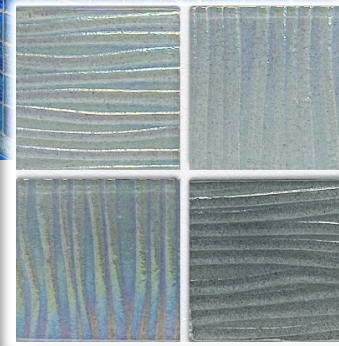

# AQUABELLA

POOL TILE | PAVERS & COPING | ACCESSORIES | POOL FINISHES

RIP CURL

SWELL

CREST

3X3

3X3

3X3

## SHADE VARIATION