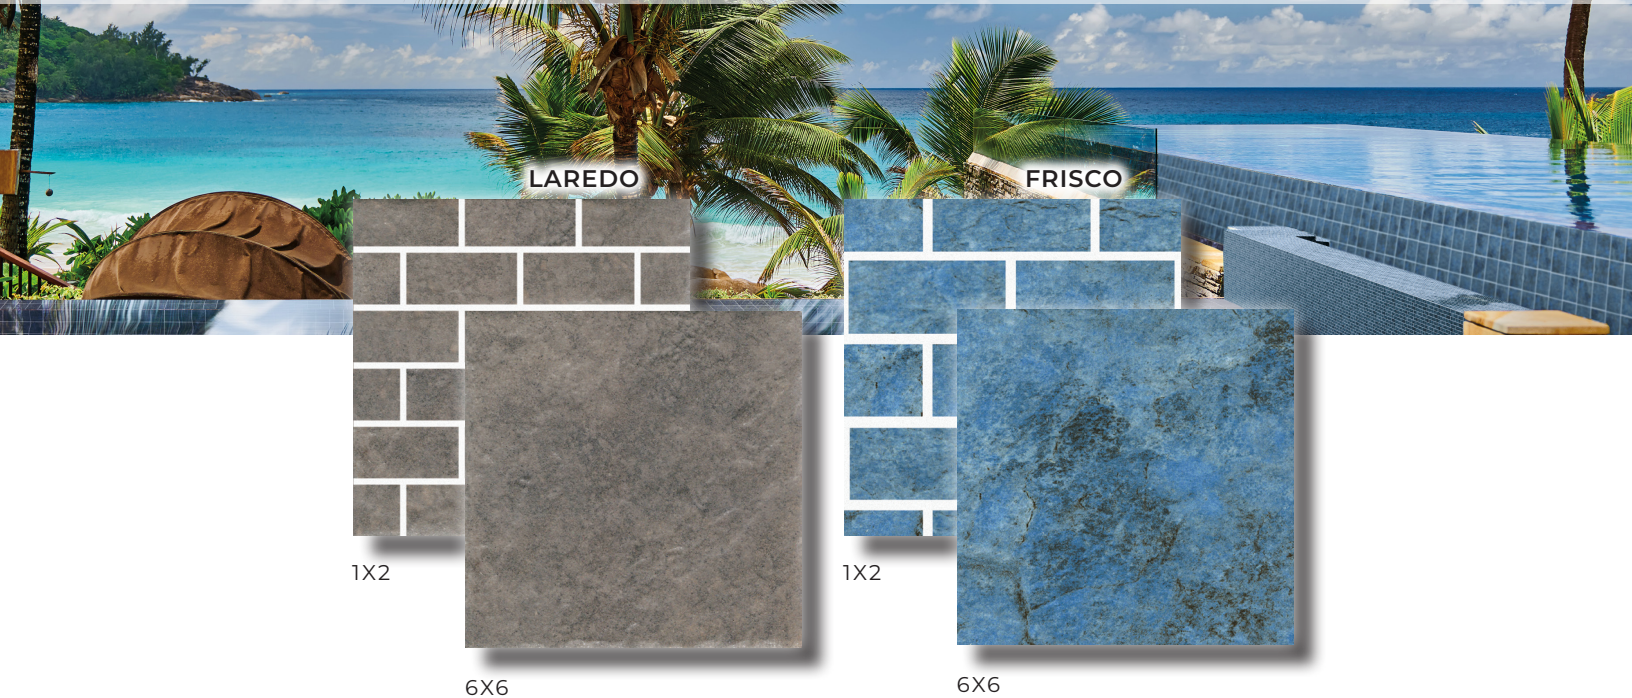

PORCELAIN TILE

TEXAS

AQUABELLA

POOL TILE | PAVERS & COPING | ACCESSORIES | POOL FINISHES

LAREDO

FRISCO

1X2

6X6

1X2

6X6

PRODUCT FEATURES

-  WATERPROOF
-  FROST PROOF
-  MATTE FINISH
-  MESH MOUNTED (1X2)
-  SBN AVAILABLE

PACKING INFORMATION

SIZE	PCS/ CARTON	SF/CARTON	CARTONS/ PALLET
6x6	44	11	60

SIZE	SF/SHEET	SF/CARTON
1x2	1	6