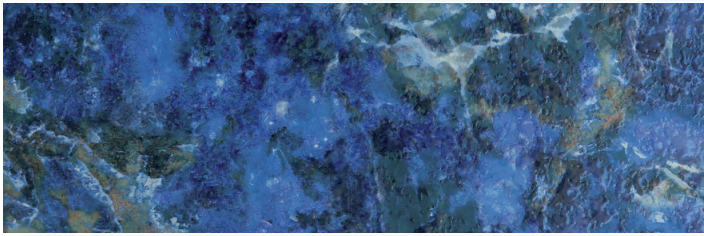

PORCELAIN TILE

SUMMIT

AQUABELLA

POOL TILE | PAVERS & COPING | ACCESSORIES | POOL FINISHES

RIDGE

6x18

HORIZON

6x18

SNOWCAP

6x18

PRODUCT FEATURES

-  WATERPROOF
-  GLOSSY FINISH
-  FROST PROOF
-  LOOSE PIECES

SHADE VARIATION

V3 - Moderate

SIZES AVAILABLE

SIZE	AVAILABILITY
6X6	⊘
6X6 SBN	⊘
6X12	⊘
6X18	⊙
6X24	⊘
12X24	⊘