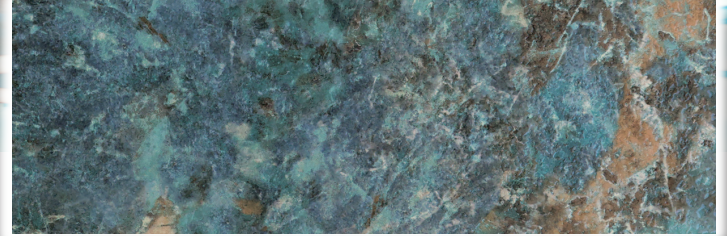

PORCELAIN TILE

SUMMIT

AQUABELLA

POOL TILE | PAVERS & COPING | ACCESSORIES | POOL FINISHES

RIDGE

6x18

HORIZON

6x18