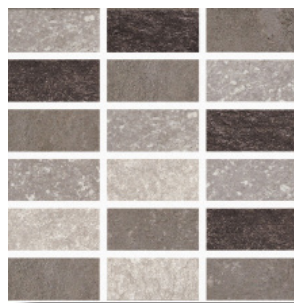

6X24

6X24

6X6

6X6

CALACATTA

12X24

6X24

6X6

STONE AGE BLEND

BROKEN JOINT 1X2

STRAIGHT JOINT 1X2

CALACATTA

BROKEN JOINT 1X2

PRODUCT FEATURES

- WATERPROOF
- FROST PROOF
- MATTE FINISH
- MESH MOUNTED (1X2)

PACKING INFORMATION