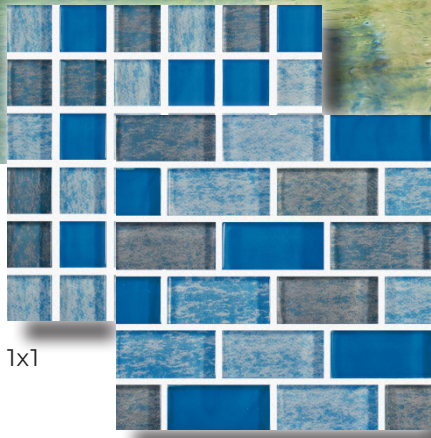

GLASS TILE

SOUTHERN ISLES

AQUABELLA

POOL TILE | PAVERS & COPING | ACCESSORIES | POOL FINISHES

MIX 1

MIX 6

1x1

1x1

1x2

1x2

PRODUCT FEATURES

-  WATERPROOF
-  FROST PROOF
-  GLOSSY FINISH
-  MESH MOUNTED

SHADE VARIATION

V4 - HIGH

SIZES AVAILABLE

SIZE	AVAILABILITY
1X1	✓
1X2	✓
2X2	✗
2X3	✗
2X4	✗
3X3	✗
BLOCK RANDOM	✗