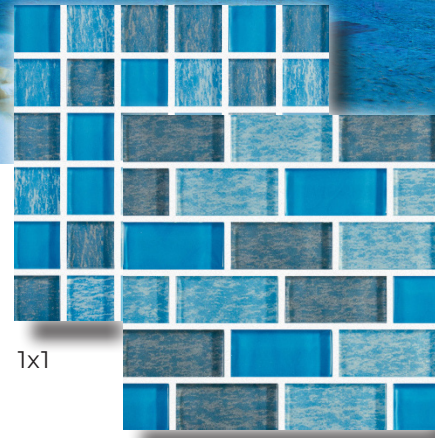

GLASS TILE

SOUTHERN ISLES

AQUABELLA

POOL TILE | PAVERS & COPING | ACCESSORIES | POOL FINISHES

MIX 1

MIX 6

1x1

1x1

1x2

1x2

PRODUCT FEATURES

-  WATERPROOF
-  FROST PROOF
-  GLOSSY FINISH
-  MESH MOUNTED

SHADE VARIATION

V4 - HIGH

SIZES AVAILABLE

SIZE	AVAILABILITY
1X1	✓
1X2	✓
2X2	✗
2X3	✗
2X4	✗
3X3	✗
BLOCK RANDOM	✗