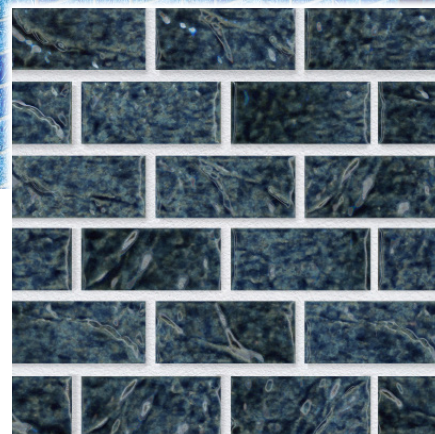

AQUABELLA

PORCELAIN MOSAIC

SOUTH PACIFIC

POOL TILE | PAVERS & COPING | ACCESSORIES | POOL FINISHES

MARIANA

TONGA

1X2

1X2