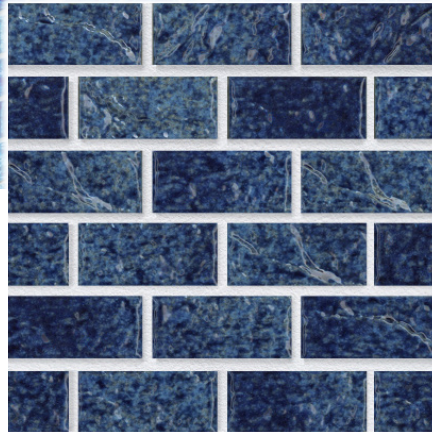

AQUABELLA

PORCELAIN MOSAIC

SOUTH PACIFIC

POOL TILE | PAVERS & COPING | ACCESSORIES | POOL FINISHES

MARIANA

TONGA

1X2

1X2

SIZE	AVAILABILITY
1X1	✗
1X2	✓
2X2	✗
3X3	✗
6X6	✗
6X6 SBN	✗
6X12	✗
6X24	✗
12X24	✗

PRODUCT FEATURES

- WATERPROOF
- FROST PROOF
- GLOSSY FINISH
- MESH MOUNTED

SHADE VARIATION

V3 - MODERATE

CONTACT US TO GET SAMPLES TODAY