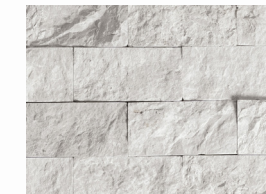

SILVER PEARL

MARBLE

Pavers

Durable stone pavers for outdoor living, patios, driveways, and walkways.

Ledgerstone

Textured ledgerstone panels adding depth, character, and architectural warmth.

Coping

Precision stone coping delivering clean pool edges and refined finishes.

Veneers

Timeless beauty with lightweight installation versatility.

TECHNICAL INFORMATION

FINISH: LEATHERED

Product	Sizes Available	Applications
Pavers	12x12 3cm ; 12x24 3cm; 12x24 5cm; 16x16 3cm; 16x24 3cm; French Pattern.	Patios, Terraces, Pool Decks, Walkways.
Coping	12x12x3cm Single Bullnose; 12x24x3cm Single Bullnose; 12x24x5cm Single Bullnose; 12x24x5cm Eased Edge; 16x24x5cm Eased Edge; 16x24x5cm Single Bullnose; 4x12x3cm Single Bullnose; 12x18x3cm Double Bullnose	Patios, Terraces, Pool Decks, Walkways.
Ledgerstone	6"x24", Corner Piece	Outdoor Kitchen, Wall Cladding
Split Face	1"x2", 2"x4", 4" Free Length	Outdoor Kitchen, Wall Cladding