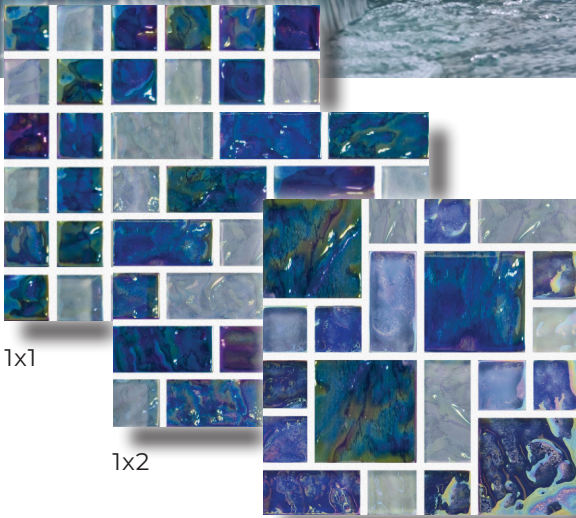

GLASS TILE

SHIMMER

AQUABELLA

POOL TILE | PAVERS & COPING | ACCESSORIES | POOL FINISHES

BERMUDA BLEND

AQUAMARINE BLEND

1x1

1x2

BLOCK RANDOM

1x1

1x2

BLOCK RANDOM

PRODUCT FEATURES

- WATERPROOF
- FROST PROOF
- GLOSSY FINISH
- MESH MOUNTED

SHADE VARIATION

V4 - HIGH