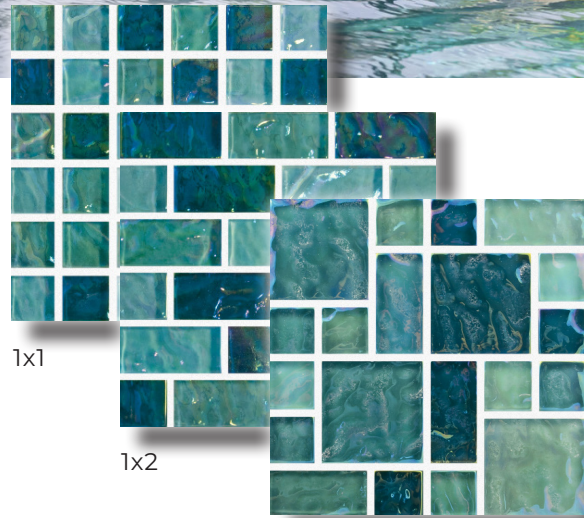

GLASS TILE

SHIMMER

AQUABELLA

POOL TILE | PAVERS & COPING | ACCESSORIES | POOL FINISHES

BERMUDA BLEND

AQUAMARINE BLEND

1x1

1x2

BLOCK RANDOM

1x1

1x2

BLOCK RANDOM

PRODUCT FEATURES

- WATERPROOF
- FROST PROOF
- GLOSSY FINISH
- MESH MOUNTED

SHADE VARIATION

V4 - HIGH