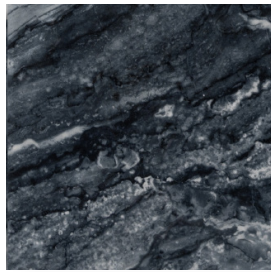

PORCELAIN TILE

PINNACLE

AQUABELLA

TETON

6x6

1x2

DENALI

6x6

1x2

PRODUCT FEATURES

WATERPROOF

FROST PROOF

GLOSSY FINISH

SHADE VARIATION

V3 - Moderate

SIZES AVAILABLE