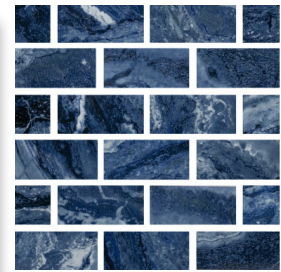

PORCELAIN TILE

PINNACLE

AQUABELLA

TETON

6x6

1x2

DENALI

6x6

1x2

PRODUCT FEATURES

WATERPROOF

FROST PROOF

GLOSSY FINISH

SHADE VARIATION

V3 - Moderate

SIZES AVAILABLE