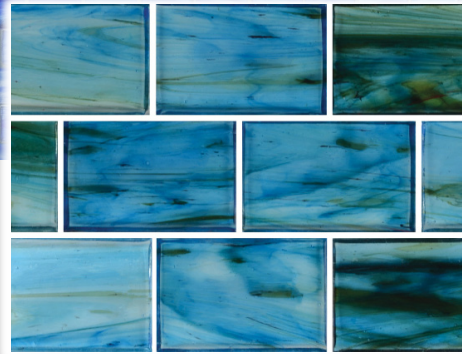

AQUABELLA

GLASS TILE

PARADISE

POOL TILE | PAVERS & COPING | ACCESSORIES | POOL FINISHES

HEAVEN

EDEN

DIVINE

2x3