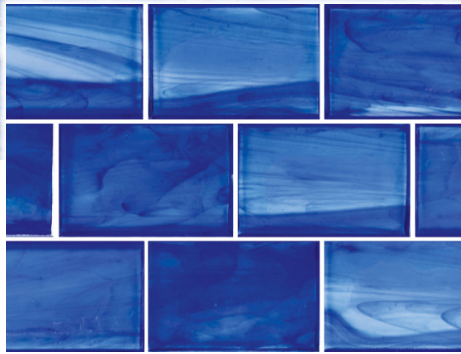

AQUABELLA

GLASS TILE

PARADISE

POOL TILE | PAVERS & COPING | ACCESSORIES | POOL FINISHES

HEAVEN

EDEN

DIVINE

2x3