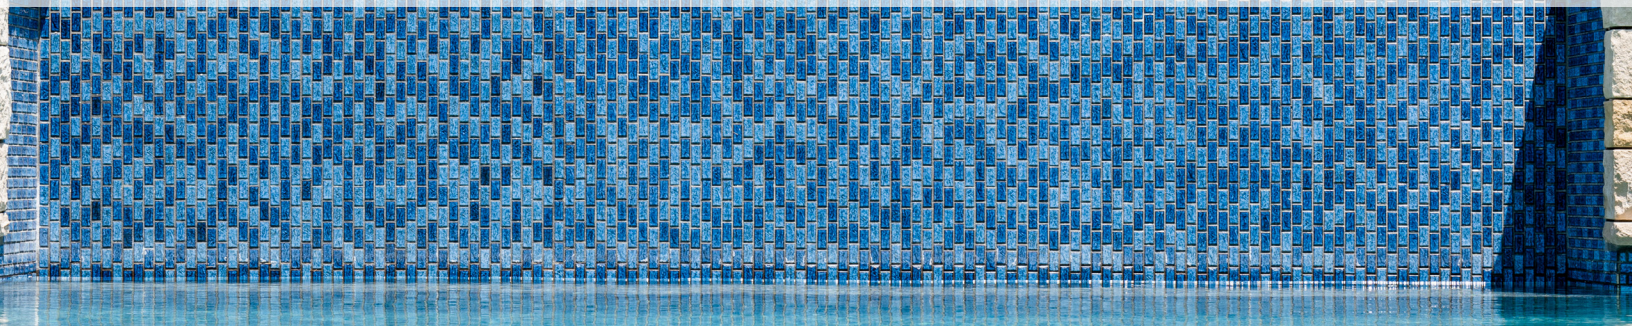

AQUABELLA

PORCELAIN MOSAICS

OCEAN BREEZE

POOL TILE | PAVERS & COPING | ACCESSORIES | POOL FINISHES

PRODUCT FEATURES

-  WATERPROOF
-  FROST PROOF
-  GLOSSY FINISH
-  MESH MOUNTED

PACKING INFORMATION

SIZE	SF/SHEET	SF/CARTON	CARTONS/ PALLET
1X1	1	22	45
1X2	1	22	45
3X3	1	20	45
AKRON	1	20	45