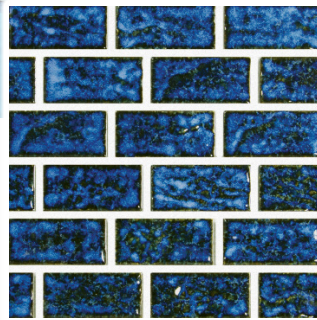

AQUABELLA

PORCELAIN MOSAICS

OCEAN BREEZE

POOL TILE | PAVERS & COPING | ACCESSORIES | POOL FINISHES

WINDSTREAM

1X1

1X2

3X3

AKRON

SEASCAPE

1X1

1X2

3X3

AKRON

BLEND

1X1