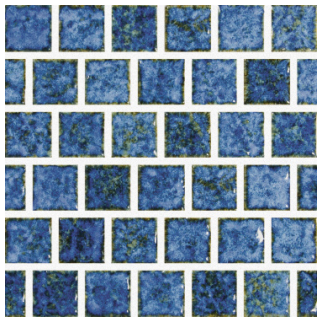

AQUABELLA

PORCELAIN MOSAICS

OCEAN BREEZE

POOL TILE | PAVERS & COPING | ACCESSORIES | POOL FINISHES

WINDSTREAM

1X1

1X2

3X3

AKRON

SEASCAPE

1X1

1X2

3X3

AKRON

BLEND

1X1