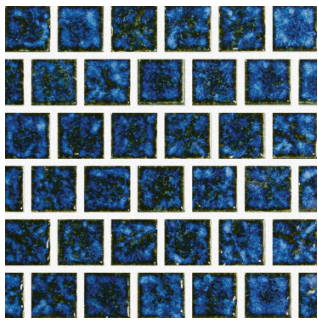

AQUABELLA

PORCELAIN MOSAICS

OCEAN BREEZE

POOL TILE | PAVERS & COPING | ACCESSORIES | POOL FINISHES

WINDSTREAM

1X1

1X2

3X3

AKRON

SEASCAPE

1X1

1X2

3X3

AKRON

BLEND

1X1