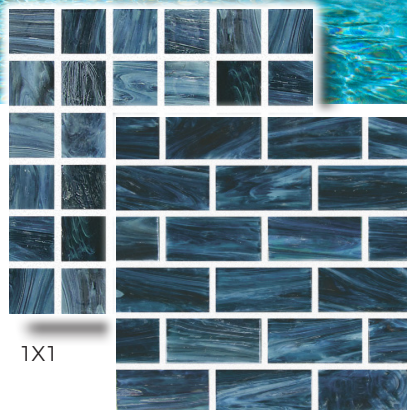

# AQUABELLA GLASS TILE NORTH SEAS

POOL TILE | PAVERS & COPING | ACCESSORIES | POOL FINISHES

**POLAR**

1X1

1X2

**NORWEIGAN**

1X1

1X2

## SIZES AVAILABLE

SIZE	AVAILABILITY
1X1	
1X2	
2X2	
2X3	
2X4	
3X3	
BLOCK RANDOM	
PENNY ROUND	

## SHADE VARIATION