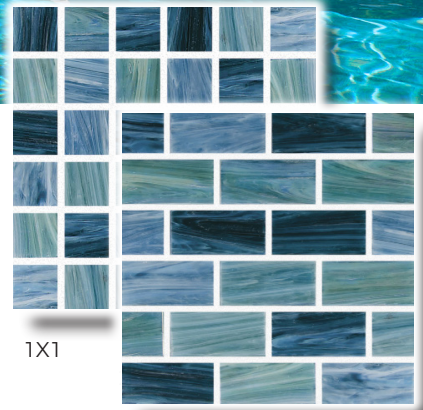

1X1

1X2

IRISH

1X1

1X2