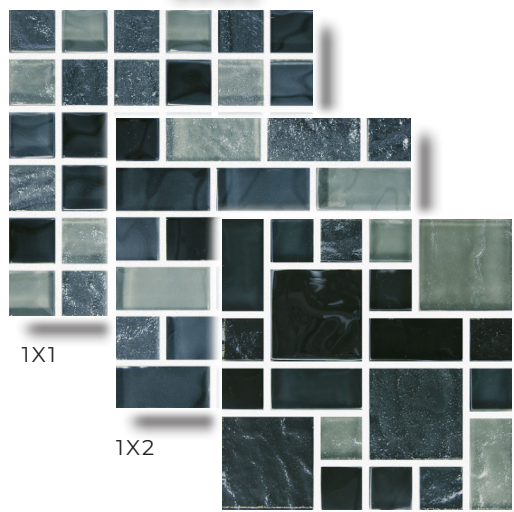

SOUL

BLOCK RANDOM