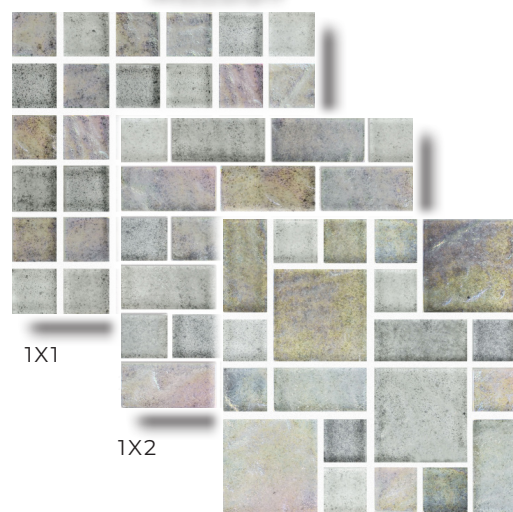

MELODY

BLOCK RANDOM

DISCLAIMER

Variation in color, shade, surface texture and size are natural characteristics of all our products and should be expected. Because differences in all ceramic and natural products are inherent of these, tile and trim supplied for your particular installation may not match samples. Samples and photos provided are representative, but may not indicate all variations of these characteristics. A final confirmation should be made from actual tiles and trim before installation.