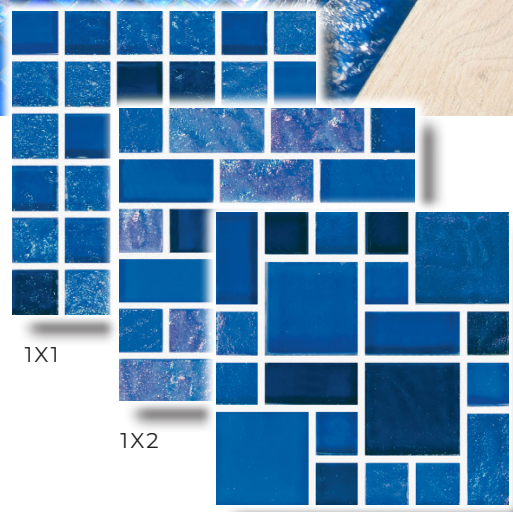

GALANT

BLOCK RANDOM