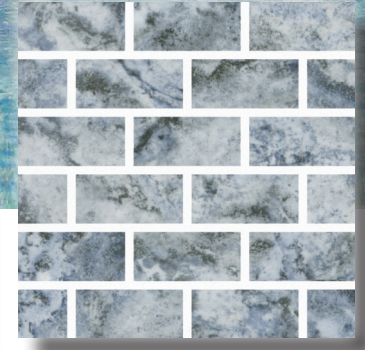

1x2

PRODUCT FEATURES

- WATERPROOF
- FROST PROOF
- GLOSSY FINISH
- MESH MOUNTED (1X2)
- SBN AVAILABLE

PACKING INFORMATION

SIZE	PCS/ CARTON	SF/CARTON	CARTONS/ PALLET
6x6	44	11	64

SIZE	SF/SHEET	SF/CARTON
1x2	1	6

SIZES AVAILABLE

SIZE	AVAILABILITY
1X1	
1X2	
2X2	
3X3	
6X6	
6X6 SBN	
6X6 DECO	
6X12	
6X24	
12X24	

APPLICATIONS

USE	WALLS	BACKSPLASH	SHOWER WALLS	POOLS/SPA
RESIDENTIAL				
COMMERCIAL				
LIGHT COMMERCIAL