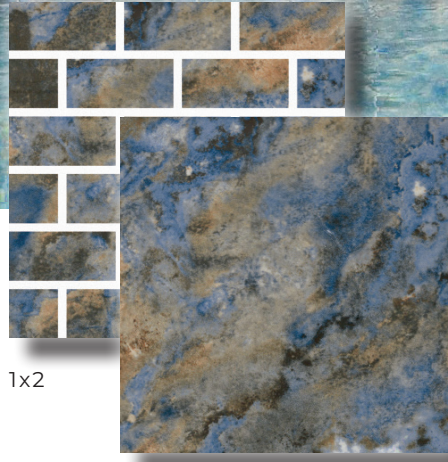

PORCELAIN TILE

MOUNTAINS

AQUABELLA

POOL TILE | PAVERS & COPING | ACCESSORIES | POOL FINISHES

ALPS

ROCKIES

SIERRA

1x2

6x6

1x2

6x6

1x2

PRODUCT FEATURES

- WATERPROOF
- FROST PROOF
- GLOSSY FINISH
- MESH MOUNTED (1X2)
- SBN AVAILABLE

PACKING INFORMATION

SIZE	PCS/ CARTON	SF/CARTON	CARTONS/ PALLET
6x6	44	11	64

SIZE	SF/SHEET	SF/CARTON
1x2	1	6

SIZES AVAILABLE

SIZE	AVAILABILITY
1X1	
1X2	
2X2	
3X3	
6X6	
6X6 SBN	
6X6 DECO	
6X12	
6X24	
12X24	

APPLICATIONS

USE	WALLS	BACKSPLASH	SHOWER WALLS	POOLS/SPA
RESIDENTIAL				
COMMERCIAL				
LIGHT COMMERCIAL				

SHADE VARIATION

CONTACT US TO GET SAMPLES TODAY

CALL YOUR AQUABELLA SALES REPRESENTATIVE OR YOUR CLOSEST BRANCH

SACRAMENTO, CA
(916) 469-3779
ANAHEIM, CA
(714) 496-2808

LAS VEGAS, NV
(702) 480-8300
PHOENIX, AZ
(602) 748-4080

OKLAHOMA CITY, OK
(405) 889-3223
DALLAS, TX
(972) 245-1777

HOUSTON, TX
(713) 492-3277
ATLANTA, GA
(770) 447-6866

PHILADELPHIA, PA
(215) 641-9333
JACKSONVILLE, FL
(904) 685-6563

TAMPA, FL
(813) 499-3560
PORT ST. LUCIE, FL
(772) 342-4220

*Disclaimer: The variations in color and shade of the images on this flyer may differ from the actual tile in stock and depend on the printer settings. The images shown are representative but may not indicate all variations. Final confirmation should be made from existing tiles and trim before installation.