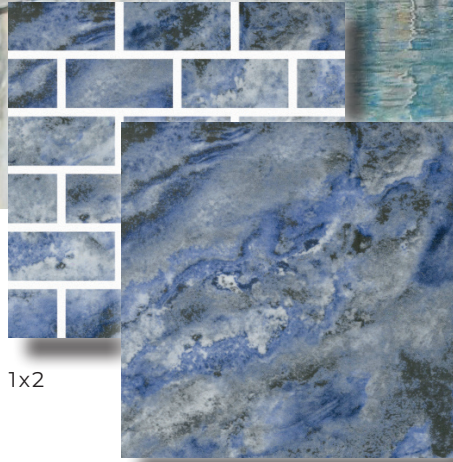

PORCELAIN TILE

MOUNTAINS

AQUABELLA

POOL TILE | PAVERS & COPING | ACCESSORIES | POOL FINISHES

ALPS

ROCKIES

SIERRA

1x2

SIZE	SF/SHEET	SF/CARTON
1x2	1	6

SIZES AVAILABLE

SIZE	AVAILABILITY
1X1	
1X2	
2X2	
3X3	
6X6	
6X6 SBN	
6X6 DECO	
6X12	
6X24	
12X24	

APPLICATIONS

USE	WALLS	BACKSPLASH	SHOWER WALLS	POOLS/SPA
RESIDENTIAL				
COMMERCIAL				
LIGHT COMMERCIAL				