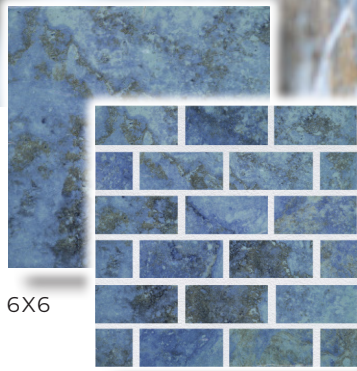

PORCELAIN TILE

MONTICELLO

AQUABELLA

POOL TILE | PAVERS & COPING | ACCESSORIES | POOL FINISHES

VILLANOVA

6X6

1X2

GEORGIANA

6X6

1X2

ADRIANO

6X6

1X2

AVORIO

6X6

1X2