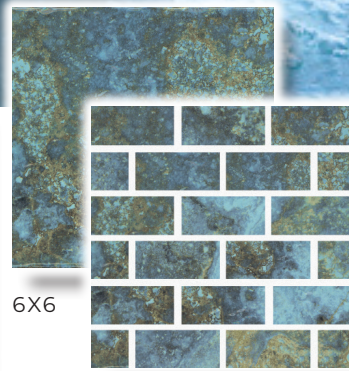

PORCELAIN TILE

MONTICELLO

AQUABELLA

POOL TILE | PAVERS & COPING | ACCESSORIES | POOL FINISHES

VILLANOVA

6X6

1X2

GEORGIANA

6X6

1X2

ADRIANO

6X6

1X2

AVORIO

6X6

1X2