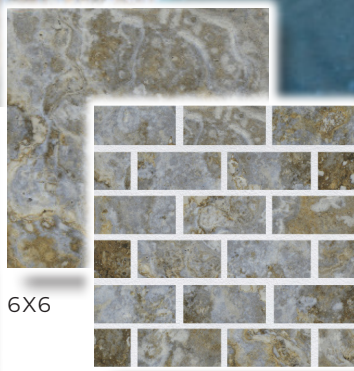

PORCELAIN TILE

MONTICELLO

AQUABELLA

POOL TILE | PAVERS & COPING | ACCESSORIES | POOL FINISHES

VILLANOVA

6X6

1X2

GEORGIANA

6X6

1X2

ADRIANO

6X6

1X2

AVORIO

6X6

1X2