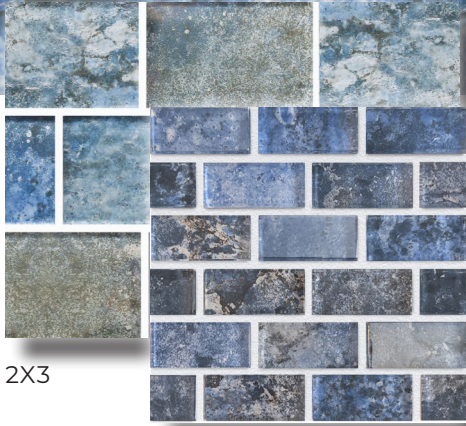

GLASS TILE

MANHATTAN

AQUABELLA

POOL TILE | PAVERS & COPING | ACCESSORIES | POOL FINISHES

GRAND CENTRAL

2X3

1x2

PENN STATION

2X3

1x2

TIME SQUARE

2X3

1x2

UNION SQUARE

2X3

1x2