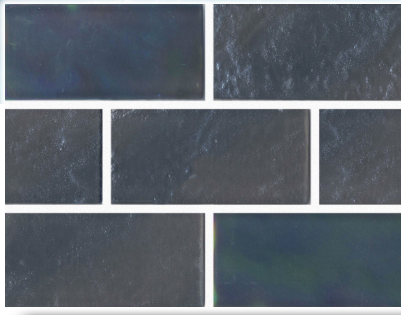

GLASS TILE

LUNAR

AQUABELLA

POOL TILE | PAVERS & COPING | ACCESSORIES | POOL FINISHES

CRESCENT

ECLIPSE

GIBBOUS

2x4

SHADE VARIATION

V3 - MODERATE

SIZES AVAILABLE

SIZE	AVAILABILITY
1X1	⊘
1X2	⊘
2X2	⊘
2X3	⊘
2X4	✔
3X3	⊘
BLOCK RANDOM	⊘
PENNY ROUND	⊘

PACKING INFORMATION

SIZE	SF/SHEET	SH/ CARTON	CARTONS/ PALLET
2X4	1	11	63

CONTACT US TO GET SAMPLES TODAY