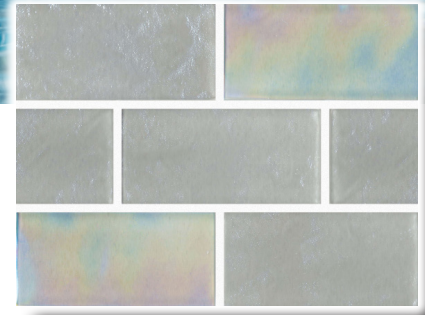

GIBBOUS

2x4

PRODUCT INFORMATION

- WATERPROOF
- FROST PROOF
- GLOSSY FINISH
- MESH MOUNTED

APPLICATIONS

USE	WALLS	BACKSPLASH	SHOWER WALLS	POOLS/SPA
RESIDENTIAL	✔	✔	✔	✔
COMMERCIAL	✔	✔	✔	✔
LIGHT COMMERCIAL	✔	✔	✔	✔