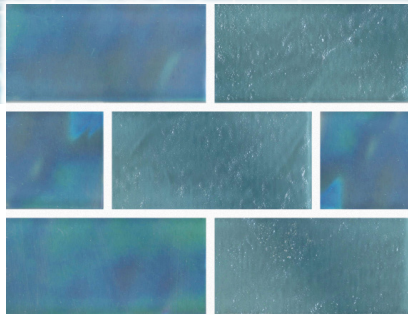

GLASS TILE

LUNAR

AQUABELLA

POOL TILE | PAVERS & COPING | ACCESSORIES | POOL FINISHES

CRESCENT

ECLIPSE

GIBBOUS

2x4

SHADE VARIATION

V3 - MODERATE

SIZES AVAILABLE

SIZE	AVAILABILITY
1X1	⊘
1X2	⊘
2X2	⊘
2X3	⊘
2X4	✔
3X3	⊘
BLOCK RANDOM	⊘
PENNY ROUND	⊘

PACKING INFORMATION

SIZE	SF/SHEET	SH/ CARTON	CARTONS/ PALLET
2X4	1	11	63

CONTACT US TO GET SAMPLES TODAY