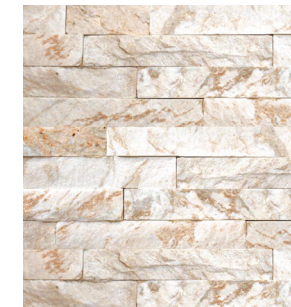

LEDGERSTONE

Arctic White

Malibu

Mesa

Midnight

Monterey

Plateau

Scabos

Sierra

Tahoe

Tucson

Yosemite

CORNER PIECES AVAILABLE FOR ALL COLORS.

TECHNICAL INFORMATION

Product	Sizes Available	Applications
Ledgerstone	6"x24", Corner Piece	Outdoor Kitchen, Wall Cladding

CONTACT US TO GET SAMPLES TODAY