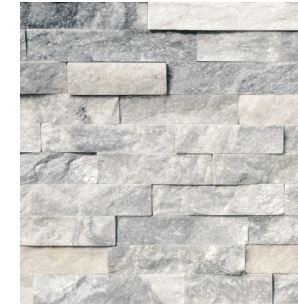

LEDGERSTONE

Arctic White

Malibu

Mesa

Midnight

Monterey

Plateau

Scabos

Sierra

Tahoe

Tucson

Yosemite

CORNER PIECES AVAILABLE FOR ALL COLORS.

TECHNICAL INFORMATION

Product	Sizes Available	Applications
Ledgerstone	6"x24", Corner Piece	Outdoor Kitchen, Wall Cladding

CONTACT US TO GET SAMPLES TODAY