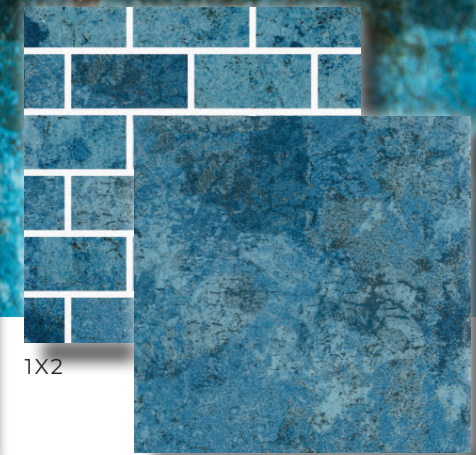

TAHOE

1X2

6X6

PRODUCT FEATURES

- WATERPROOF
- FROST PROOF
- GLOSSY FINISH
- MESH MOUNTED (1X2)
- SBN AVAILABLE

PACKING INFORMATION

SIZE	PCS/ CARTON	SF/CARTON	CARTONS/ PALLET
6x6	44	11	64

SIZE	SF/SHEET	SF/CARTON
1x2	1	6

SIZES AVAILABLE

SIZE	AVAILABILITY
1X1	
1X2	
2X2	
3X3	
6X6	
6X6 SBN	
6X6 DECO	
6X12	
6X24	
12X24	

APPLICATIONS

USE	WALLS	BACKSPLASH	SHOWER WALLS	POOLS/SPA
RESIDENTIAL				
COMMERCIAL				
LIGHT COMMERCIAL