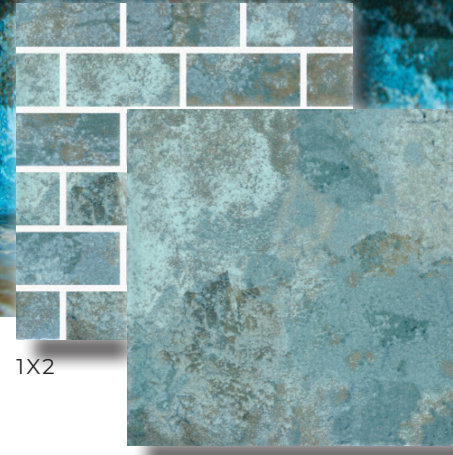

SHASTA

1X2

1X2

6X6