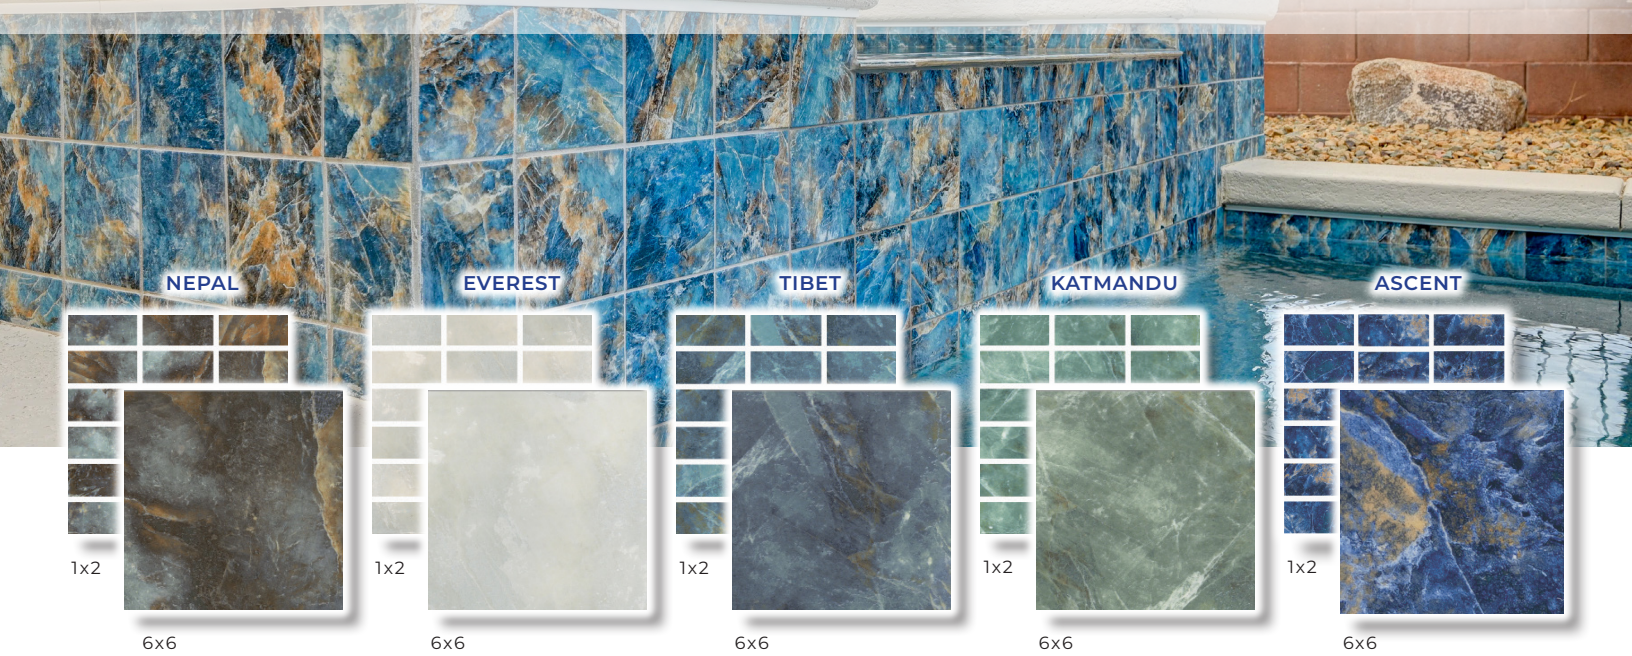

PORCELAIN TILE

HIMALAYA

AQUABELLA

POOL TILE | PAVERS & COPING | ACCESSORIES | POOL FINISHES

PRODUCT FEATURES

- WATERPROOF
- FROST PROOF
- GLOSSY FINISH

SHADE VARIATION

SIZES AVAILABLE