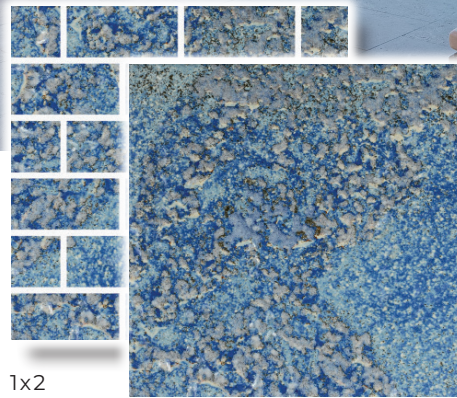

PORCELAIN TILE

GREEK ISLES

AQUABELLA

POOL TILE | PAVERS & COPING | ACCESSORIES | POOL FINISHES

CRETE

1x2

6x6

PRODUCT FEATURES

- WATERPROOF
- FROST PROOF
- SEMI GLOSSY FINISH
- MESH MOUNTED (1X2)
- SBN AVAILABLE

PACKING INFORMATION

| SIZE | PCS/SF |
|------|--------|
| 6x6 | 4 |

| SIZE | SF/SHEET | SF/CARTON |
|------|----------|-----------|
| 1x2 | 0.5 | 6 |