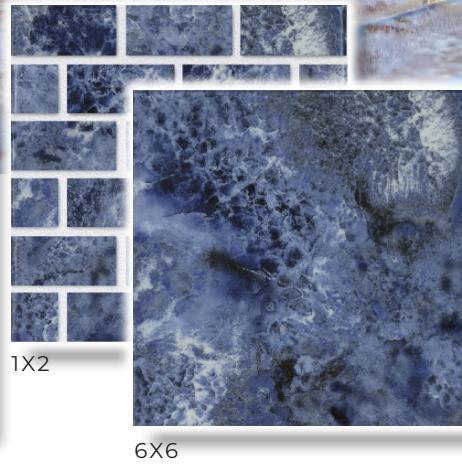

PORCELAIN TILE

GEMSTONES

POOL TILE | PAVERS & COPING | ACCESSORIES | POOL FINISHES

OYSTER

LAPIS

TURQUOISE

1X2

6X6

1X2

6X6

1X2

6X6

PRODUCT FEATURES

- WATERPROOF
- FROST PROOF
- SBN AVAILABLE
- GLOSSY FINISH
- MESH MOUNTED (1x2)

SIZES AVAILABLE

SIZE	AVAILABILITY
1X1	
1X2	
2X2	
3X3	
6X6	
6X6 SBN	
6X12	
6X24	
12X24	

PACKING INFORMATION

SIZE	PCS/SF
6x6	4
SIZE	SH/SF
1X2	1

APPLICATIONS

USE	WALLS	BACKSPLASH	SHOWER WALLS	POOLS/SPA
RESIDENTIAL				
COMMERCIAL				
LIGHT COMMERCIAL				

SHADE VARIATION

V3 - Moderate

CONTACT US TO GET SAMPLES TODAY