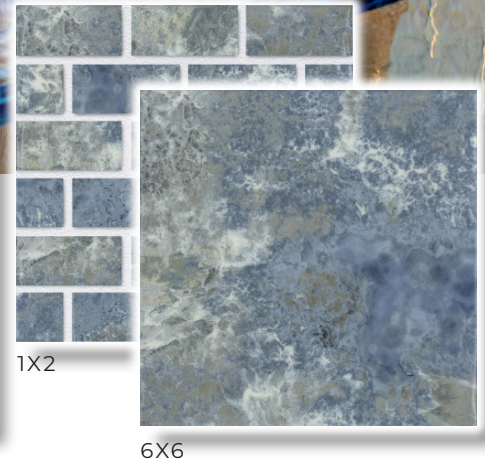

PORCELAIN TILE

GEMSTONES

POOL TILE | PAVERS & COPING | ACCESSORIES | POOL FINISHES

OYSTER

LAPIS

TURQUOISE

1X2

6X6

1X2

6X6

1X2

6X6

PRODUCT FEATURES

- WATERPROOF
- FROST PROOF
- SBN AVAILABLE
- GLOSSY FINISH
- MESH MOUNTED (1x2)

SIZES AVAILABLE

SIZE	AVAILABILITY
1X1	
1X2	
2X2	
3X3	
6X6	
6X6 SBN	
6X12	
6X24	
12X24	