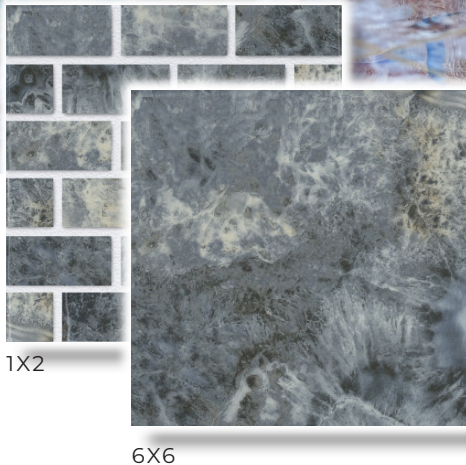

1X2

PORCELAIN TILE

GEMSTONES

POOL TILE | PAVERS & COPING | ACCESSORIES | POOL FINISHES

OYSTER

1X2

6X6