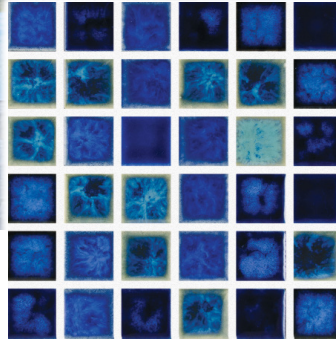

1X1

PRODUCT FEATURES

- WATERPROOF
- FROST PROOF
- GLOSSY FINISH
- MESH MOUNTED

PACKING INFORMATION

SIZE	SF/SHEET	SF/CARTON	CARTONS/PALLET
1X1	1	22	45

SIZES AVAILABLE

SIZE	AVAILABILITY
1X1	
1X2	
2X2	
3X3	

APPLICATIONS

USE	WALLS	BACKSPLASH	SHOWER WALLS	POOLS/SPA
RESIDENTIAL				
COMMERCIAL				
LIGHT COMMERCIAL