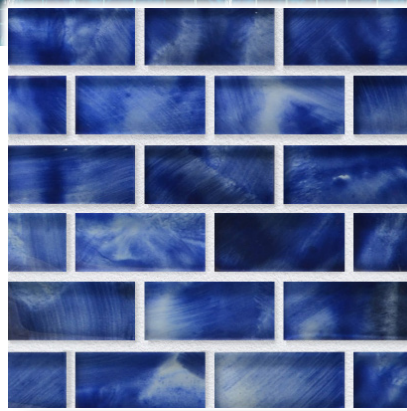

AQUABELLA

GLASS TILE

FLORA

POOL TILE | PAVERS & COPING | ACCESSORIES | POOL FINISHES

AGAVE

1X2

PIRIWINKLE

1X2

LAUREL

1X2

PRODUCT INFORMATION

-  WATERPROOF
-  FROST PROOF
-  GLOSSY FINISH
-  MESH MOUNTED

SHADE VARIATION

APPLICATIONS

USE	WALLS	BACKSPLASH	SHOWER WALLS	POOLS/SPA
RESIDENTIAL	✓	✓	✓	✓
COMMERCIAL	✓	✓	✓	✓
LIGHT COMMERCIAL	✓	✓	✓	✓