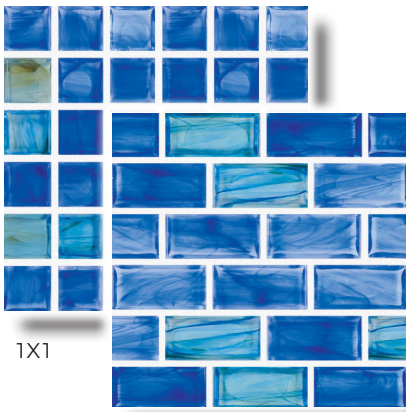

AQUABELLA

GLASS TILE

FJORD

POOL TILE | PAVERS & COPING | ACCESSORIES | POOL FINISHES

PEACEFUL

1X1

1X2

MISTY

1X1

1X2

SILENT

1X1

1X2

MAJESTIC

1X2

DISCLAIMER