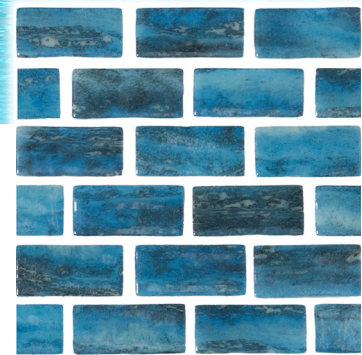

AQUABELLA

GLASS TILE NEW SERIES EXPLORER

POOL TILE | PAVERS & COPING | ACCESSORIES | POOL FINISHES

COLUMBUS

1X2

POLO

1X2

MAGELLAN

-  WATERPROOF
-  FROST PROOF
-  GLOSSY FINISH
-  DOT MOUNTED

SHADE VARIATION

V4 - HIGH

PACKING INFORMATION

SIZE	PC/ CARTON	SF/ CARTON	CARTONS/ PALLET
1x2	10	8.72	108

CONTACT US TO GET SAMPLES TODAY

CALL YOUR AQUABELLA SALES REPRESENTATIVE OR YOUR CLOSEST BRANCH