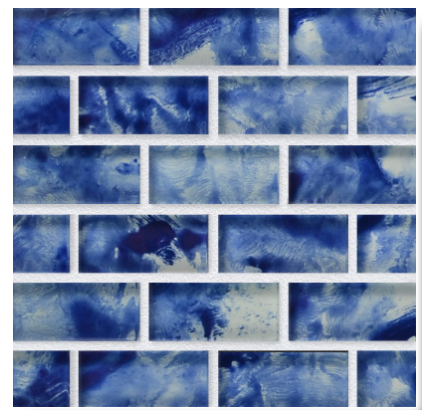

AQUABELLA

GLASS TILE

ESPAÑA

POOL TILE | PAVERS & COPING | ACCESSORIES | POOL FINISHES

GRANADA

1X2

ALICANTE

1X2

LEON

1X2

PRODUCT INFORMATION

-  WATERPROOF
-  FROST PROOF
-  GLOSSY FINISH
-  MESH MOUNTED

APPLICATIONS

USE	WALLS	BACKSPLASH	SHOWER WALLS	POOLS/SPA
RESIDENTIAL				
COMMERCIAL				
LIGHT COMMERCIAL				

SHADE VARIATION

SIZES AVAILABLE

SIZE	AVAILABILITY
1X1	
1X2	
2X2	
2X3	
2X4	
3X3	
BLOCK RANDOM	
PENNY ROUND	

PACKING INFORMATION

SIZE	SF/SHEET	SH/ CARTON	CARTONS/ PALLET
1X2	1	11	36

CONTACT US TO GET SAMPLES TODAY

CALL YOUR AQUABELLA SALES REPRESENTATIVE OR YOUR CLOSEST BRANCH