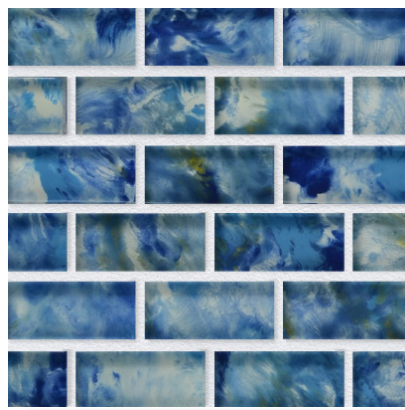

ALICANTE

1X2