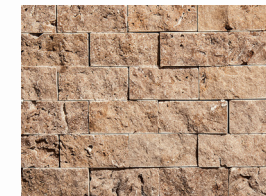

DARK NOCE

TRAVERTINE

AQUABELLA

POOL TILE | PAVERS & COPING | ACCESSORIES | POOL FINISHES

Pavers

Durable stone pavers for outdoor living, patios, driveways, and walkways.

Ledgerstone

Textured ledgerstone panels adding depth, character, and architectural warmth.

Coping

Precision stone coping delivering clean pool edges and refined finishes.

Veneers

Timeless beauty with lightweight installation versatility.

TECHNICAL INFORMATION

FINISH: TUMBLLED

Product	Sizes Available	Applications
Pavers	12x12 3cm ; 12x24 3cm; 12x24 5cm; 16x16 3cm; 16x24 3cm; French Pattern.	Patios, Terraces, Pool Decks, Walkways.
Coping	12x12x3cm Single Bullnose; 12x24x3cm Single Bullnose; 12x24x5cm Single Bullnose; 12x24x5cm Eased Edge; 16x24x5cm Eased Edge; 16x24x5cm Single Bullnose; 4x12x3cm Single Bullnose; 12x18x3cm Double Bullnose	Patios, Terraces, Pool Decks, Walkways.
Ledgerstone	6"x24", Corner Piece	Outdoor Kitchen, Wall Cladding
Split Face	1"x2", 2"x4", 4" Free Length	Outdoor Kitchen, Wall Cladding