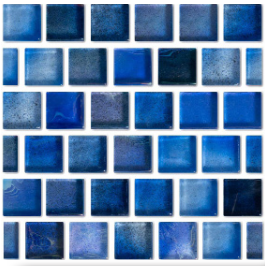

GLASS TILE

CONSTELLATIONS

AQUABELLA

POOL TILE | PAVERS & COPING | ACCESSORIES | POOL FINISHES

SCORPIO

1X1

VIRGO

1X1