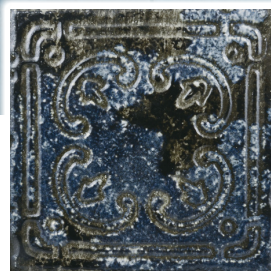

6X6 DECO

PEAK

6X6 DECO

APPLICATIONS

USE	WALLS	BACKSPLASH	SHOWER WALLS	POOLS/SPA
RESIDENTIAL	✓	✓	✓	✓
COMMERCIAL	✓	✓	✓	✓
LIGHT COMMERCIAL	✓	✓	✓	✓

PACKING INFORMATION

SIZE	PCS/CARTON	SF/CARTON	CARTONS/PALLET
6X6	44	11	65