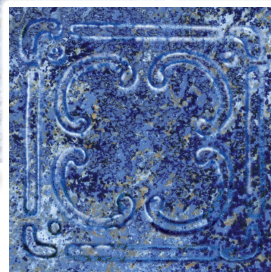

AQUABELLA

PORCELAIN TILE

CASCADE

POOL TILE | PAVERS & COPING | ACCESSORIES | POOL FINISHES

LAGOON

6X6 DECO

FOOTHILL

PEAK

APPLICATIONS

USE	WALLS	BACKSPLASH	SHOWER WALLS	POOLS/SPA
RESIDENTIAL	✓	✓	✓	✓
COMMERCIAL	✓	✓	✓	✓
LIGHT COMMERCIAL	✓	✓	✓	✓

PACKING INFORMATION

SIZE	PCS/CARTON	SF/CARTON	CARTONS/PALLET
6X6	44	11	65

SIZES AVAILABLE

SIZE	AVAILABILITY
1X1	✗
1X2	✗
2X2	✗
3X3	✗
6X6	✓
6X6 SBN	✓
6X6 DECO	✓
6X12	✗

PRODUCT FEATURES

- WATERPROOF
- FROST PROOF
- LOOSE PIECES
- GLOSSY FINISH
- SBN AVAILABLE

SHADE VARIATION

CONTACT US TO GET SAMPLES TODAY

CALL YOUR AQUABELLA SALES REPRESENTATIVE OR YOUR CLOSEST BRANCH

SACRAMENTO, CA

(916) 469-3779

ANAHEIM, CA

(714) 496-2808

LAS VEGAS, NV

(702) 480-8300

PHOENIX, AZ

(602) 748-4080

OKLAHOMA CITY, OK

(405) 889-3223

DALLAS, TX

(972) 245-1777

HOUSTON, TX

(713) 492-3277

ATLANTA, GA

(770) 447-6866

PHILADELPHIA, PA

(215) 641-9333

JACKSONVILLE, FL

(904) 685-6563

TAMPA, FL

(813) 499-3560

PORT ST. LUCIE, FL

(772) 342-4220

*Disclaimer: The variations in color and shade of the images on this flyer may differ from the actual tile in stock and depend on the printer settings. The images shown are representative but may not indicate all variations. Final confirmation should be made from existing tiles and trim before installation.