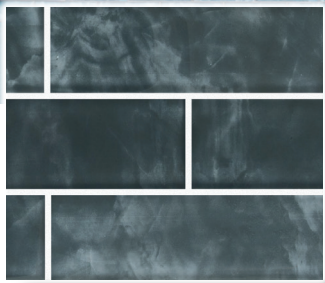

2x6

2x6

2x6

2x6

PRODUCT FEATURES

-  WATERPROOF
-  FROST PROOF
-  GLOSSY FINISH
-  MESH MOUNTED

SHADE VARIATION

V3 - Moderate