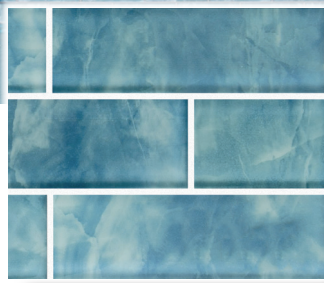

GLASS TILE

BRITANNIA

AQUABELLA

POOL TILE | PAVERS & COPING | ACCESSORIES | POOL FINISHES

STONEHENGE

CATHEDRAL

DOVER

YORKSHIRE

2x6

2x6

2x6

2x6

PRODUCT FEATURES

- WATERPROOF
- FROST PROOF
- GLOSSY FINISH
- MESH MOUNTED

SHADE VARIATION

V3 - Moderate

SIZES AVAILABLE

SIZE	AVAILABILITY
1X1	
1X2	
2X2	
2X3	
2X4	
2x6	
3X3	
BLOCK RANDOM	

APPLICATIONS

USE	WALLS	BACKSPLASH	SHOWER WALLS	POOLS/SPA
RESIDENTIAL				
COMMERCIAL				
LIGHT COMMERCIAL				

PACKING INFORMATION

SIZE	SF/SHEET	SH/CARTON	CARTONS/PALLET
2X6	1	11	36

CONTACT US TO GET SAMPLES TODAY

CALL YOUR AQUABELLA SALES REPRESENTATIVE OR YOUR CLOSEST BRANCH

SACRAMENTO, CA

(916) 469-3779

ANAHEIM, CA

(714) 496-2808

LAS VEGAS, NV

(702) 480-8300

PHOENIX, AZ

(602) 748-4080

OKLAHOMA CITY, OK

(405) 889-3223

DALLAS, TX

(972) 245-1777

HOUSTON, TX

(713) 492-3277

ATLANTA, GA

(770) 447-6866

PHILADELPHIA, PA

(215) 641-9333

JACKSONVILLE, FL

(904) 685-6563

TAMPA, FL

(813) 499-3560

PORT ST. LUCIE, FL

(772) 342-4220

*Disclaimer: The variations in color and shade of the images on this flyer may differ from the actual tile in stock and depend on the printer settings. The images shown are representative but may not indicate all variations. Final confirmation should be made from existing tiles and trim before installation.