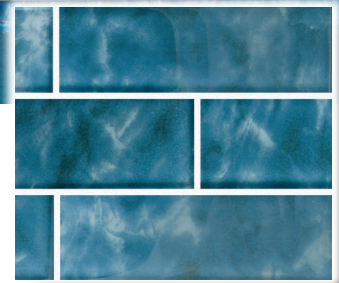

2x6

2x6

2x6

2x6

PRODUCT FEATURES

-  WATERPROOF
-  FROST PROOF
-  GLOSSY FINISH
-  MESH MOUNTED

SHADE VARIATION

V3 - Moderate