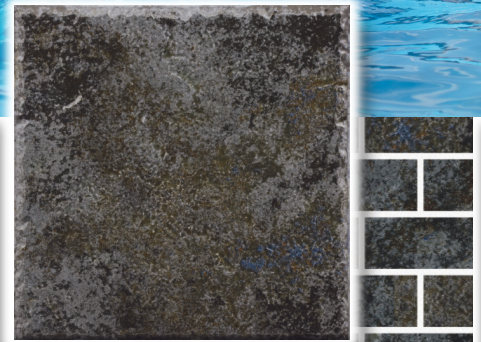

PORCELAIN TILE

BORA BORA

AQUABELLA

POOL TILE | PAVERS & COPING | ACCESSORIES | POOL FINISHES

WAVE

CORAL

MARINA

6X6

1X2

6X6

1X2

6X6

1X2

PRODUCT FEATURES

- WATERPROOF
- FROST PROOF
- SBN AVAILABLE
- GLOSSY FINISH
- MESH MOUNTED (1x2)

PACKING INFORMATION