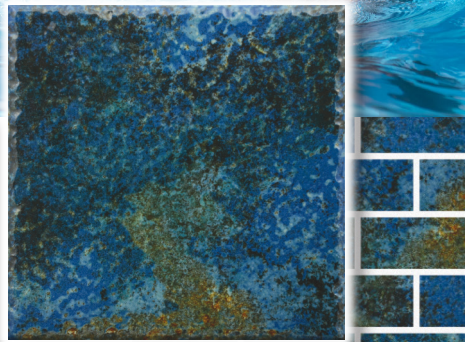

PORCELAIN TILE

BORA BORA

AQUABELLA

POOL TILE | PAVERS & COPING | ACCESSORIES | POOL FINISHES

CORAL

6X6

PRODUCT FEATURES

- WATERPROOF
- FROST PROOF
- SBN AVAILABLE
- GLOSSY FINISH
- MESH MOUNTED (1x2)

PACKING INFORMATION

SIZE	PCS/SF	
6x6	4	
SIZE	SF/CARTON	SH/CARTON
1X2	16	32

SIZES AVAILABLE

SIZE	AVAILABILITY
1X1	
1X2	
2X2	
3X3	
6X6	
6X6 SBN	
6X6 DECO	
6X12	
6X24	
12X24	

APPLICATIONS

USE	WALLS	BACKSPLASH	SHOWER WALLS	POOLS/SPA
RESIDENTIAL				
COMMERCIAL				
LIGHT COMMERCIAL				

SHADE VARIATION

CONTACT US TO GET SAMPLES TODAY

CALL YOUR AQUABELLA SALES REPRESENTATIVE OR YOUR CLOSEST BRANCH

SACRAMENTO, CA
(916) 469-3779
ANAHEIM, CA
(714) 496-2808

LAS VEGAS, NV
(702) 480-8300
PHOENIX, AZ
(602) 748-4080

OKLAHOMA CITY, OK
(405) 889-3223
DALLAS, TX
(972) 245-1777

HOUSTON, TX
(713) 492-3277
ATLANTA, GA
(770) 447-6866

PHILADELPHIA, PA
(215) 641-9333
JACKSONVILLE, FL
(904) 685-6563

TAMPA, FL
(813) 499-3560
PORT ST. LUCIE, FL
(772) 342-4220

*Disclaimer: The variations in color and shade of the images on this flyer may differ from the actual tile in stock and depend on the printer settings. The images shown are representative but may not indicate all variations. Final confirmation should be made from existing tiles and trim before installation.