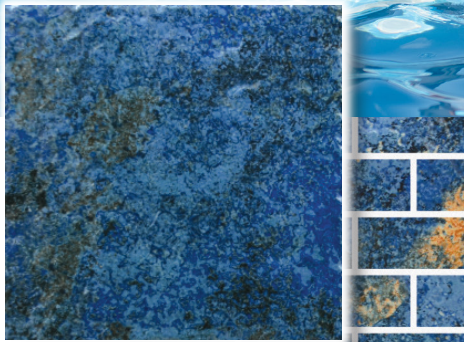

PORCELAIN TILE

BORA BORA

AQUABELLA

POOL TILE | PAVERS & COPING | ACCESSORIES | POOL FINISHES

WAVE

CORAL

MARINA

6X6