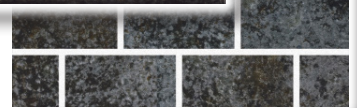

1X2

6X6

1X2

6X6

1X2

PRODUCT FEATURES

- WATERPROOF
- FROST PROOF
- SBN AVAILABLE
- GLOSSY FINISH
- MESH MOUNTED (1x2)

PACKING INFORMATION