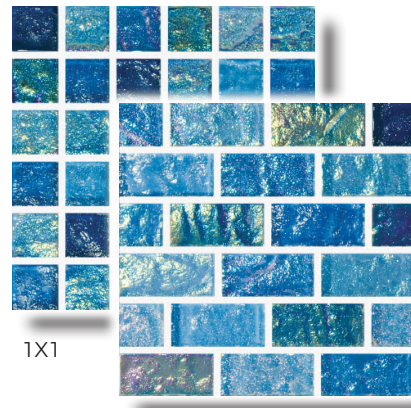

AQUABELLA

POOL TILE | PAVERS & COPING | ACCESSORIES | POOL FINISHES

GLASS TILE

AURORA BOREALIS

MARVEL

1X1

1X2

MYSTIC

1X1

1X2

MAGIC

1X1

1X2

CRYSTAL

1X1

1X2