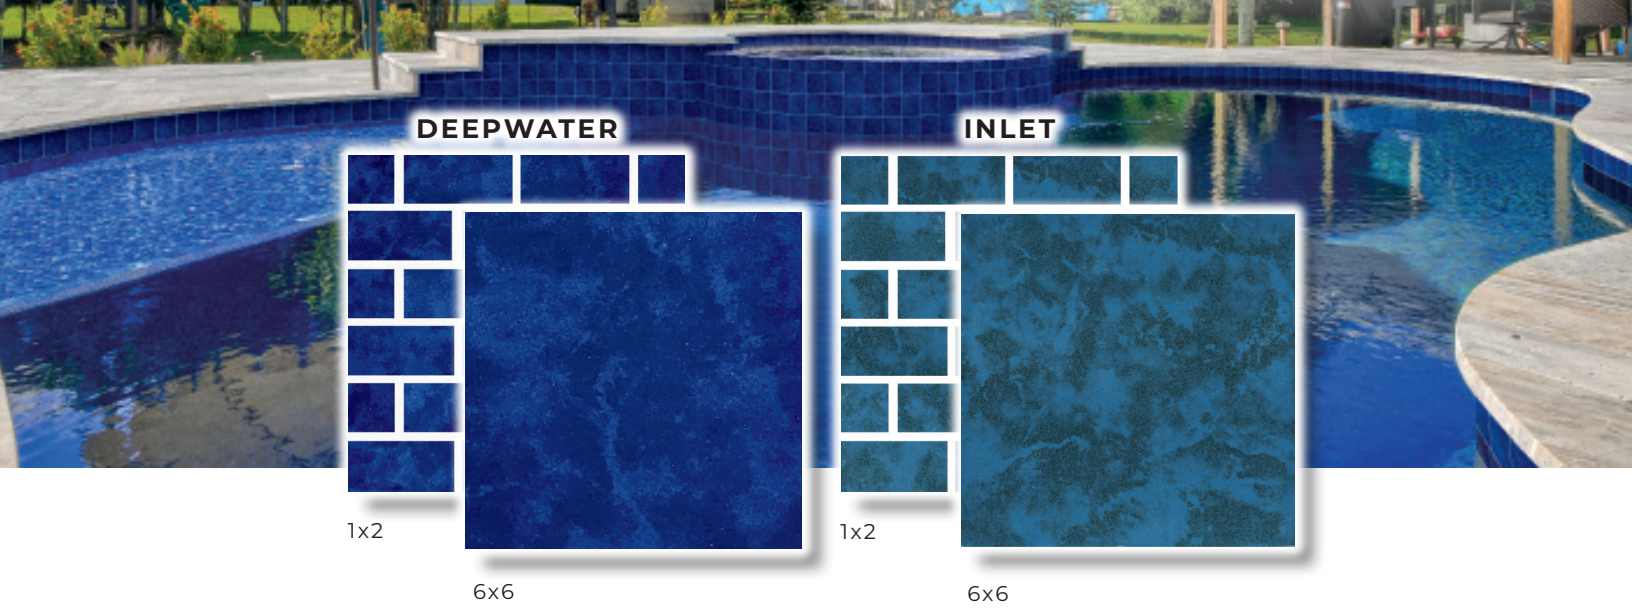

PORCELAIN TILE

ATLANTIC

AQUABELLA

PRODUCT FEATURES

-  WATERPROOF
-  FROST PROOF
-  GLOSSY FINISH
-  MESH MOUNTED (1X2)
-  SBN AVAILABLE

PACKING INFORMATION

SIZE	PCS/ CARTON	SF/CARTON	CARTONS/ PALLET
6x6	44	11	64
SIZE	SF/SHEET	SF/CARTON	
1x2	1	6	