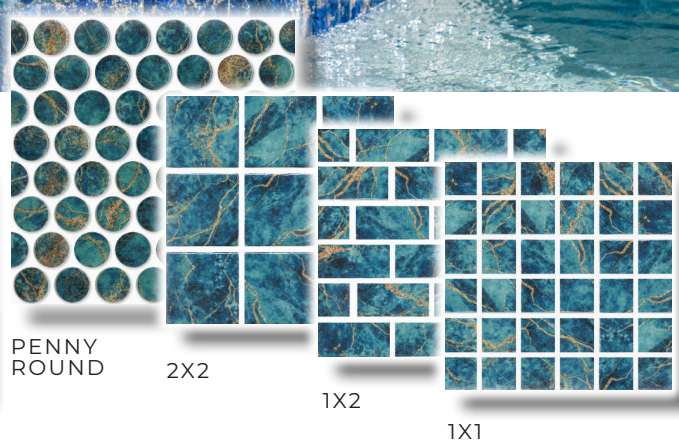

GLASS TILE

AQUABELLA

ARTISTA

GAUDI