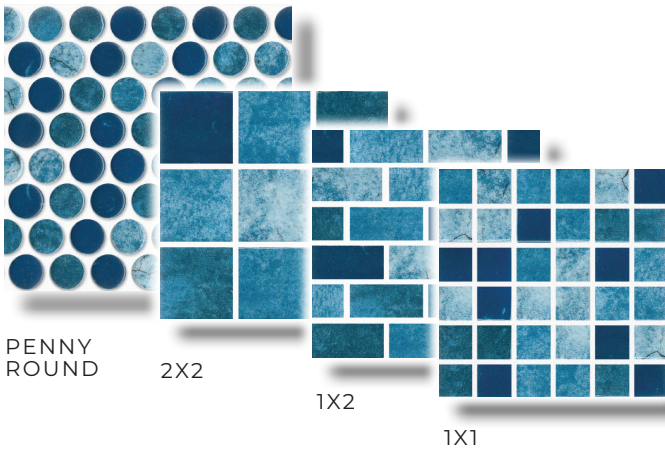

GLASS TILE

AQUABELLA

ARTISTA

DALI

DISCLAIMER

Variation in color, shade, surface texture and size are natural characteristics of all our products and should be expected. Because differences in all ceramic and natural products are inherent of these, tile and trim supplied for your particular installation may not match samples. Samples and photos provided are representative, but may not indicate all variations of these characteristics. A final confirmation should be made from actual tiles and trim before installation.