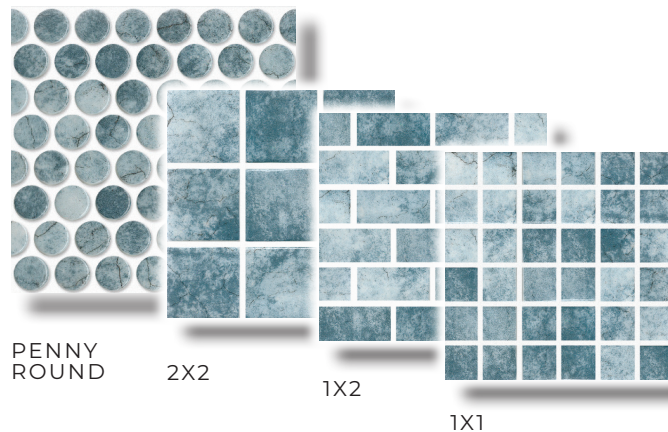

RAPHAEL

DISCLAIMER

Variation in color, shade, surface texture and size are natural characteristics of all our products and should be expected. Because differences in all ceramic and natural products are inherent of these, tile and trim supplied for your particular installation may not match samples. Samples and photos provided are representative, but may not indicate all variations of these characteristics. A final confirmation should be made from actual tiles and trim before installation.