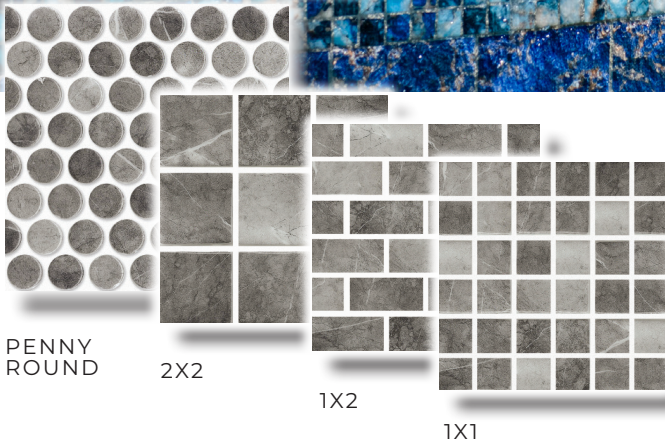

GLASS TILE

AQUABELLA

ARTISTA

GOYA

GAUDI

DALI

PICASSO

RAPHAEL

AQUABELLA

GLASS TILE

ARTISTA

APPLICATIONS

USE	WALLS	BACKSPLASH	SHOWER WALLS	POOLS/ SPA
RESIDENTIAL	✓	✓	✓	✓
COMMERCIAL	✓	✓	✓	✓
LIGHT COMMERCIAL	✓	✓	✓	✓

SIZES AVAILABLE

SIZE	AVAILABILITY
1X1	✓
1X2	✓
2X2	✓
2X3	✗
2X4	✗
3X3	✗
BLOCK RANDOM	✗
PENNY ROUND	✓

PRODUCT FEATURES

-  WATERPROOF
-  FROST PROOF
-  GLOSSY FINISH
-  DOT MOUNTED

SHADE VARIATION

PACKING INFORMATION

SIZE	SF/SHEET	SH/ CARTON	CARTONS/ PALLET
1X1	1.06	10	90
1X2	0.87	10	108
2X2	1.06	10	72
PENNY ROUND	0.88	12	63