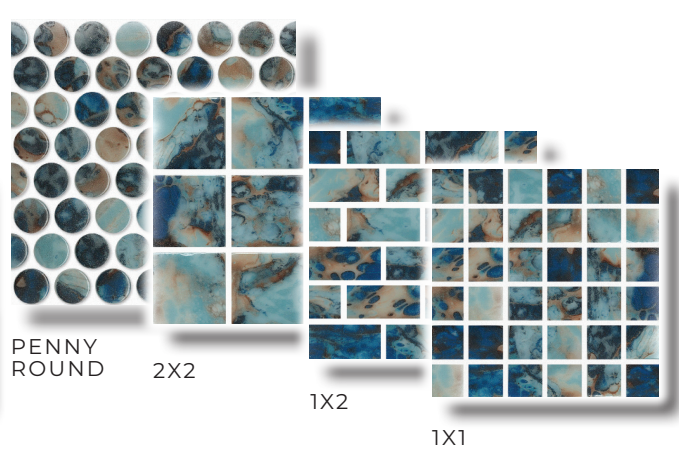

GLASS TILE

AQUABELLA

ARTISTA

PICASSO

DISCLAIMER

Variation in color, shade, surface texture and size are natural characteristics of all our products and should be expected. Because differences in all ceramic and natural products are inherent of these, tile and trim supplied for your particular installation may not match samples. Samples and photos provided are representative, but may not indicate all variations of these characteristics. A final confirmation should be made from actual tiles and trim before installation.