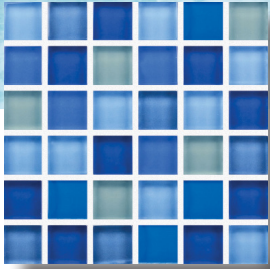

GLASS TILE

AQUA

AQUABELLA

POOL TILE | PAVERS & COPING | ACCESSORIES | POOL FINISHES

BALI

1x1

TAHITI

1x1

1x2

OBSIDIAN

1x2

ARCTIC FROST

1x2

PACKING INFORMATION

SIZE	SF/SHEET	SH/ CARTON	CARTONS/ PALLET
1x1	1	11	63
1x2	1	11	63

SHADE VARIATION