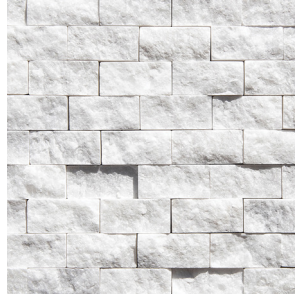

SIZE: 2"x4"

BLUE STONE

SIZE: 1"x2"

SIZE: 2"x4"

DARK NOCE

SIZE: 1"x2"

SIZE: 2"x4"

GLACIER

SIZE: 1"x2"

SIZE: 2"x4"

IVORY

SIZE: 1"x2"

SIZE: 2"x4"

SCABOS

SIZE: 1"x2"

SIZE: 2"x4"

SHELL STONE

SIZE: 1"x2"

SIZE: 2"x4"

SILVER

SIZE: 1"x2"

SIZE: 2"x4"

VALENCIA

SIZE: 1"x2"