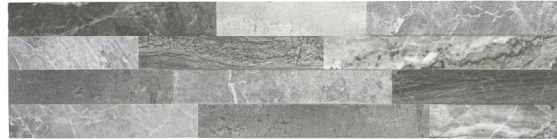

AQUABELLA

HARDSCAPES

PAVERS - COPING - SPLIT FACE VENEERS

LEDGERSTONE - PORCELAIN LEDGER

PORCELAIN LEDGER 6"X24"

TIVOLI WHITE

TIVOLI GREY

PETRA BEIGE