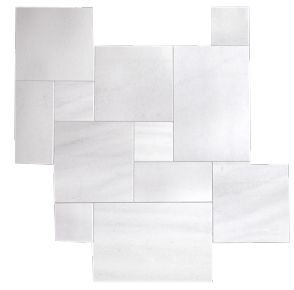

DARK NOCE

FRENCH PATTERN/VERSAILLES

PAVERS
SIZES: 12"x12" / 12"x24" / 16"x16" / 16"x24"

COPING
SIZES: 12"x24" / 12"x12" / 4"x12" & DOUBLE BULLNOSE 12"x18"

GLACIER

FRENCH PATTERN/VERSAILLES

PAVERS
SIZES: 12"x12" / 12"x24" / 16"x16" / 16"x24"