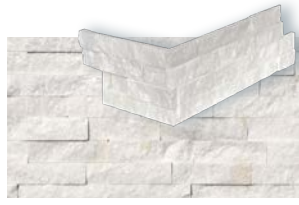

SIZE: 1"X2"

SIZE: 2"X4"

IVORY

SIZE: 1"X2"

SIZE: 2"X4"

SCABOS

SIZE: 1"X2"

SIZE: 2"X4"

SHELL STONE**

SIZE: 1"X2"

SIZE: 2"X4"

SILVER

SIZE: 1"X2"

SIZE: 2"X4"

VALENCIA

SIZE: 1"X2"

SIZE: 2"X4"

LEDGER STONE 6"X24" & CORNERS

AQUABELLA

ANTICO

ARCTIC WHITE

ATHENS*

BLUE STONE

CALIFORNIA GOLD