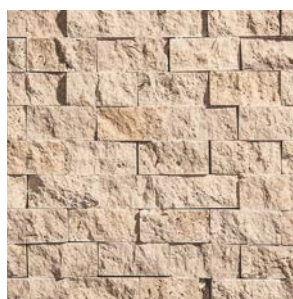

SIZE: 2"X4"

BLUE STONE

SIZE: 1"X2"

SIZE: 2"X4"

DARK NOCE

SIZE: 1"X2"

SIZE: 2"X4"

GLACIER

SIZE: 1"X2"

SIZE: 2"X4"

IVORY

SIZE: 1"X2"

SIZE: 2"X4"

SCABOS

SIZE: 1"X2"

SIZE: 2"X4"